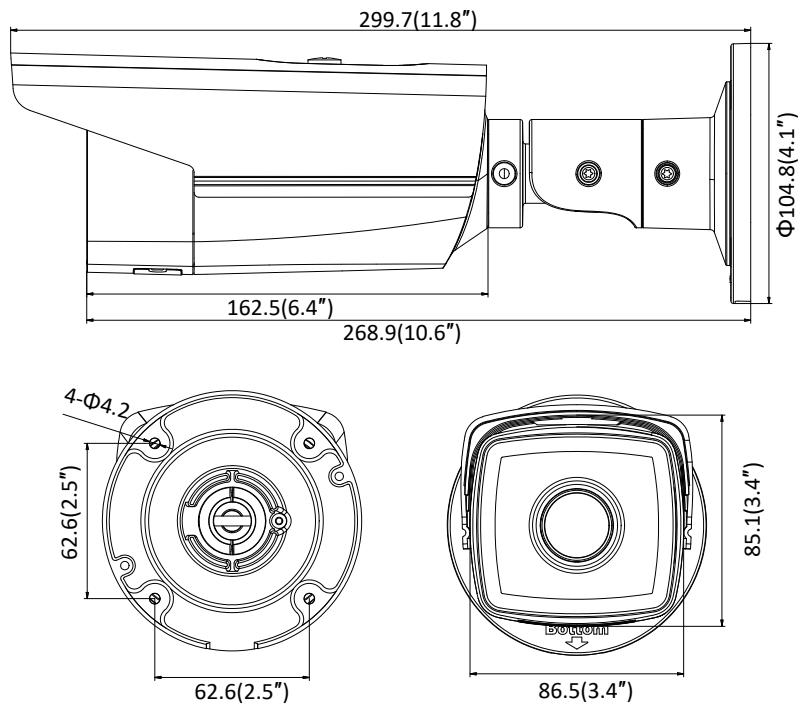

Dimension

Unit: mm

Accessory

Distributed by

DS-1260ZJ
Junction Box

HIKVISION®

Headquarters

No.555 Qianmo Road, Binjiang District,
Hangzhou 310051, China
T +86-571-8807-5998
overseasbusiness@hikvision.com

Hikvision USA
T +1-909-895-0400
sales.usa@hikvision.com

Hikvision Australia
T +61-2-8599-4233
salesau@hikvision.com

Hikvision India
T +91-22-28469900
sales@pramahikvision.com

Hikvision Canada
T +1-866-200-6690
sales.canada@hikvision.com

Hikvision Thailand
T +662-275-9949
sales.thailand@hikvision.com

Hikvision Europe
T +31-23-5542770
sales.eu@hikvision.com

Hikvision Italy
T +39-0438-6902
info.it@hikvision.com

Hikvision Brazil
T +55 11 3318-0050
Latam.support@hikvision.com

Hikvision Turkey
T +90 [216]521 7070- 7074
sales.tr@hikvision.com

Hikvision Malaysia
T +601-7652-2413
sales.my@hikvision.com

Hikvision UK & Ireland
T +01628-902140
sales.uk@hikvision.com

Hikvision South Africa
Tel: +27 (10) 0351172
sale.africa@hikvision.com

Hikvision France
T +33(0)1-85-330-450
info.fr@hikvision.com

Hikvision Kazakhstan
T +7-727-9730667
nikia.panfilov@hikvision.ru

Hikvision Vietnam
T +84-974270888
sales.vt@hikvision.com

Hikvision UAE
T +971-4-4432090
salesme@hikvision.com

Hikvision Singapore
T +65-6684-4718
sg@hikvision.com

Hikvision Spain
T +34-91-737-16-55
info.es@hikvision.com

Hikvision Tashkent
T +99-87-1238-9438
uzb@hikvision.ru

Hikvision Hong Kong
T +852-2151-1761
info.hk@hikvision.com

Hikvision Russia
T +7-495-669-67-99
sateru@hikvision.com

Hikvision Korea
T +82-[0]31-731-8817
sales.korea@hikvision.com

Hikvision Poland
T +48-22-460-01-50
info.pl@hikvision.com

Hikvision Indonesia
T +62-21-2933759
Sales.Indonesia@hikvision.com

Hikvision Colombia
sales.colombia@hikvision.com